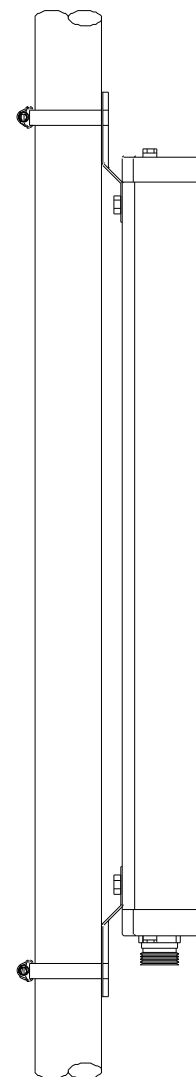

PANEL BASE STATION Antenna

for 2400 ISM/WLAN

Version 1.2

Mounting Configuration

Use downtilt kit together
with 2 clamps

Clamps type

P/N #5900-0003 (2")
P/N #5900-0006 (3")

P/N #5900-0004 (2")

P/N #5900-0007 (3")