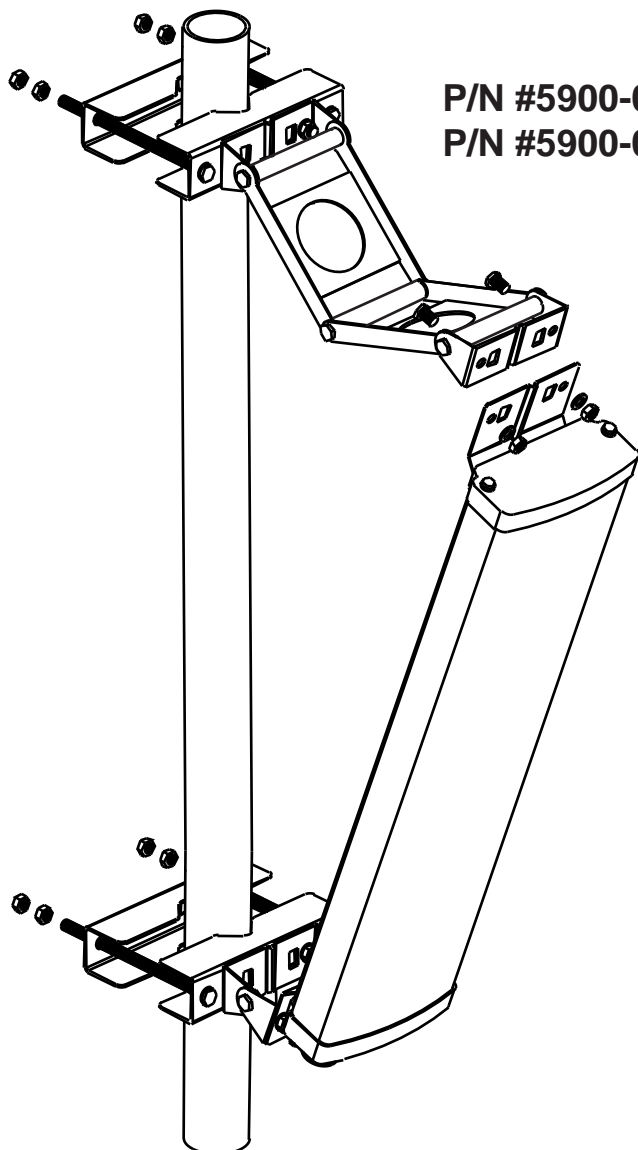

PANEL BASE STATION Antenna

for 2400 ISM/WLAN

Version 1.2

Mounting Configuration

Use downtilt kit together
with 2 clamps

Clamps type

P/N #5900-0003 (2")
P/N #5900-0006 (3")

P/N #5900-0004 (2")

P/N #5900-0007 (3")