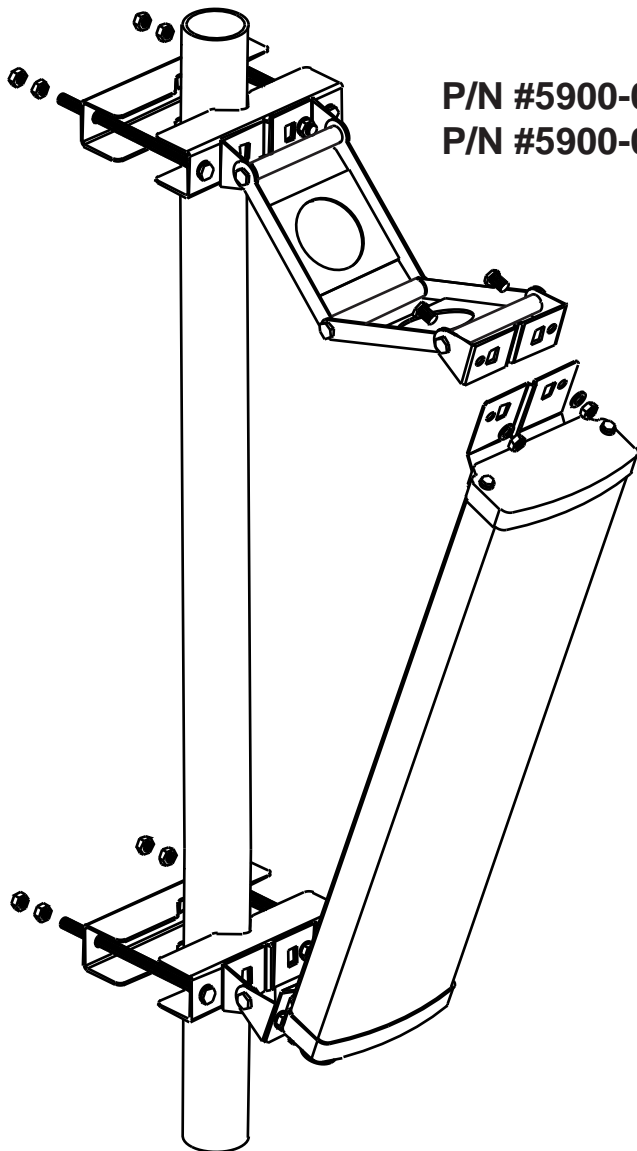

PANEL BASE STATION Antenna

for 2400 ISM/WLAN

Version 1.2

Mounting Configuration

Use downtilt kit together
with 2 clamps

Clamps type

P/N #5900-0003 (2")

P/N #5900-0006 (3")

P/N #5900-0004 (2")

P/N #5900-0007 (3")