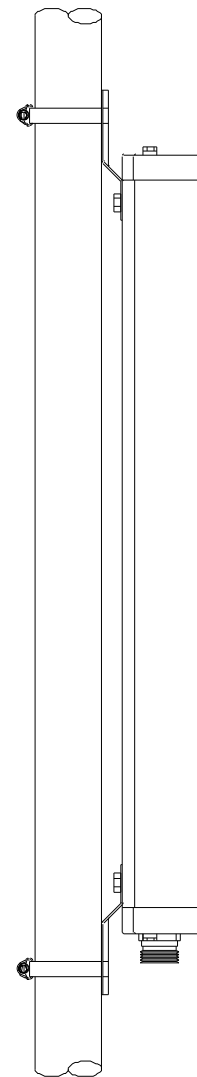

PANEL BASE STATION Antenna

for 2400 ISM/WLAN

Version 1.2

Mounting Configuration

Use downtilt kit together
with 2 clamps

Clamps type

P/N #5900-0003 (2")

P/N #5900-0006 (3")

P/N #5900-0004 (2")

P/N #5900-0007 (3")